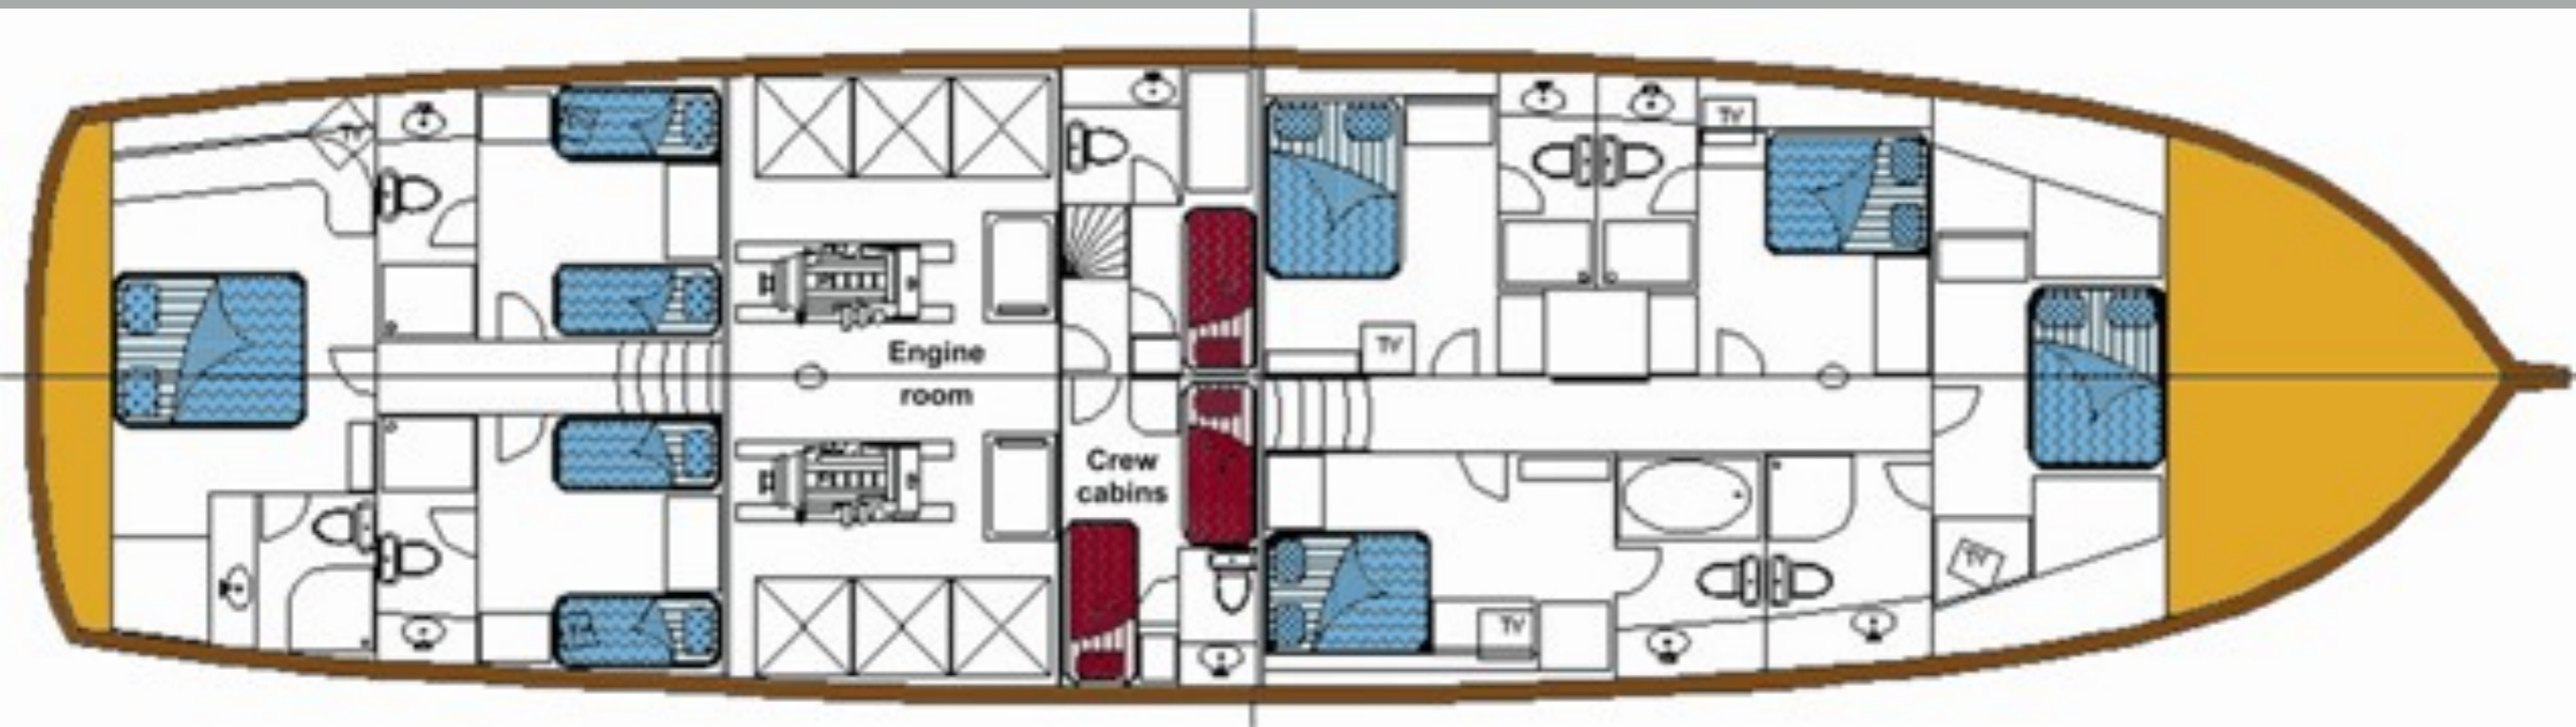

WHITE SWAN
32 m | 7 Cabins | 12 Guests

CABIN LAYOUT

■ Specifications

Type: Motor Sailer/Gulet
Length: 32.00m
Beam: 7.90m
Year built: 2004
Year refit: 2017
Builder: Custom
Hull material: Laminated wood
Number of crew: 5
Home port: Tivat-Montenegro

■ Accommodation

Total guests: 12
Cabins: 7
Cabin configuration: 1 Master, 4 Double, 2 Twin
Bed configuration: 1 King, 4 Queen, 4 Single

■ Machinery & Equipment

Engines: 2x440HP MAN
Cruising/max.speed: 10 knots / 12 knots
Generators: 2x22.5 Kw ONAN
Electricity: 220V/24V
Fully Air-conditioned
Watermaker: 150Lt/hr

■ Entertainment

Wi-fi internet
LCD TV's and DVD's all cabins
43'' LED Smart TV,
DVD-Cd player,
i-pod dock,
Sound system in saloon
Board Games

■ Water Toys & Tender

Water-skis
Wake-Board
Donut
Banana for kids
Sea Kayak (2)
Stand-up Paddleboard
Fishing&Snorkeling Equipment
Seabob F7 (upon request)
4.60m Joker rib tender with 75 HP